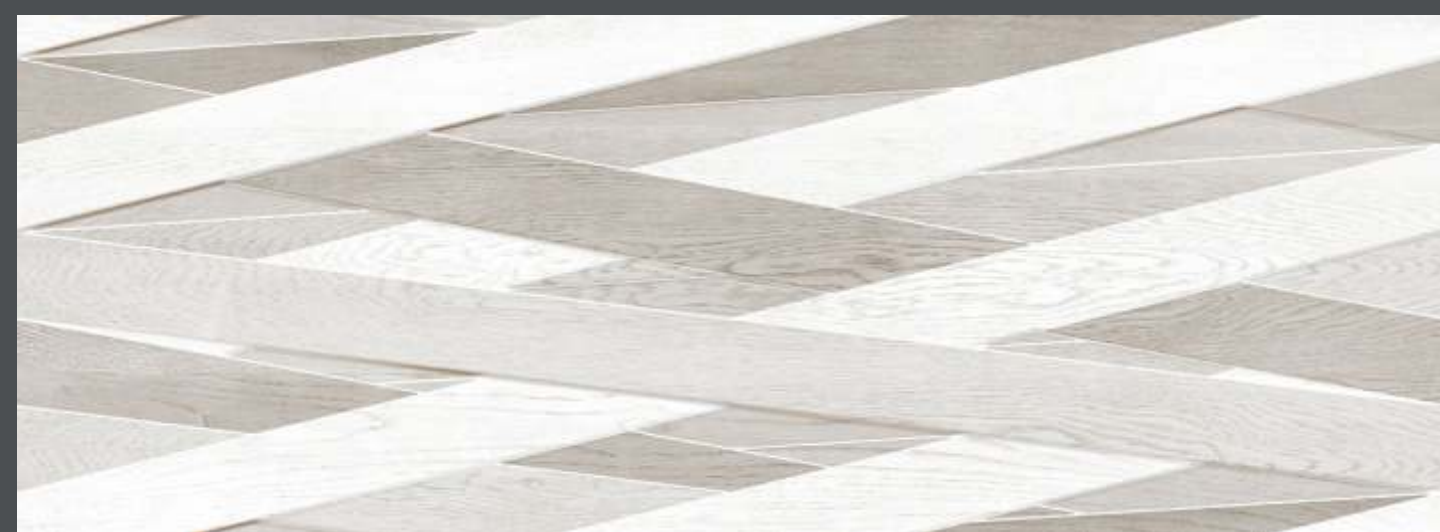

## Pure

Creating a surface decorated with a series of interlacing ribbons. These ribbons run from one tile to another, forming a fascinating interwoven pattern, emphasized by the slight relief texture of the tiles and colours of each ribbon.

### Product Specification:

Size: 32x90,

Usage: Wall Tiles

Finish: Rectified Ceramic,

Laccio Wood H-R

Laccio Wood G-R

Plain White

Laccio W