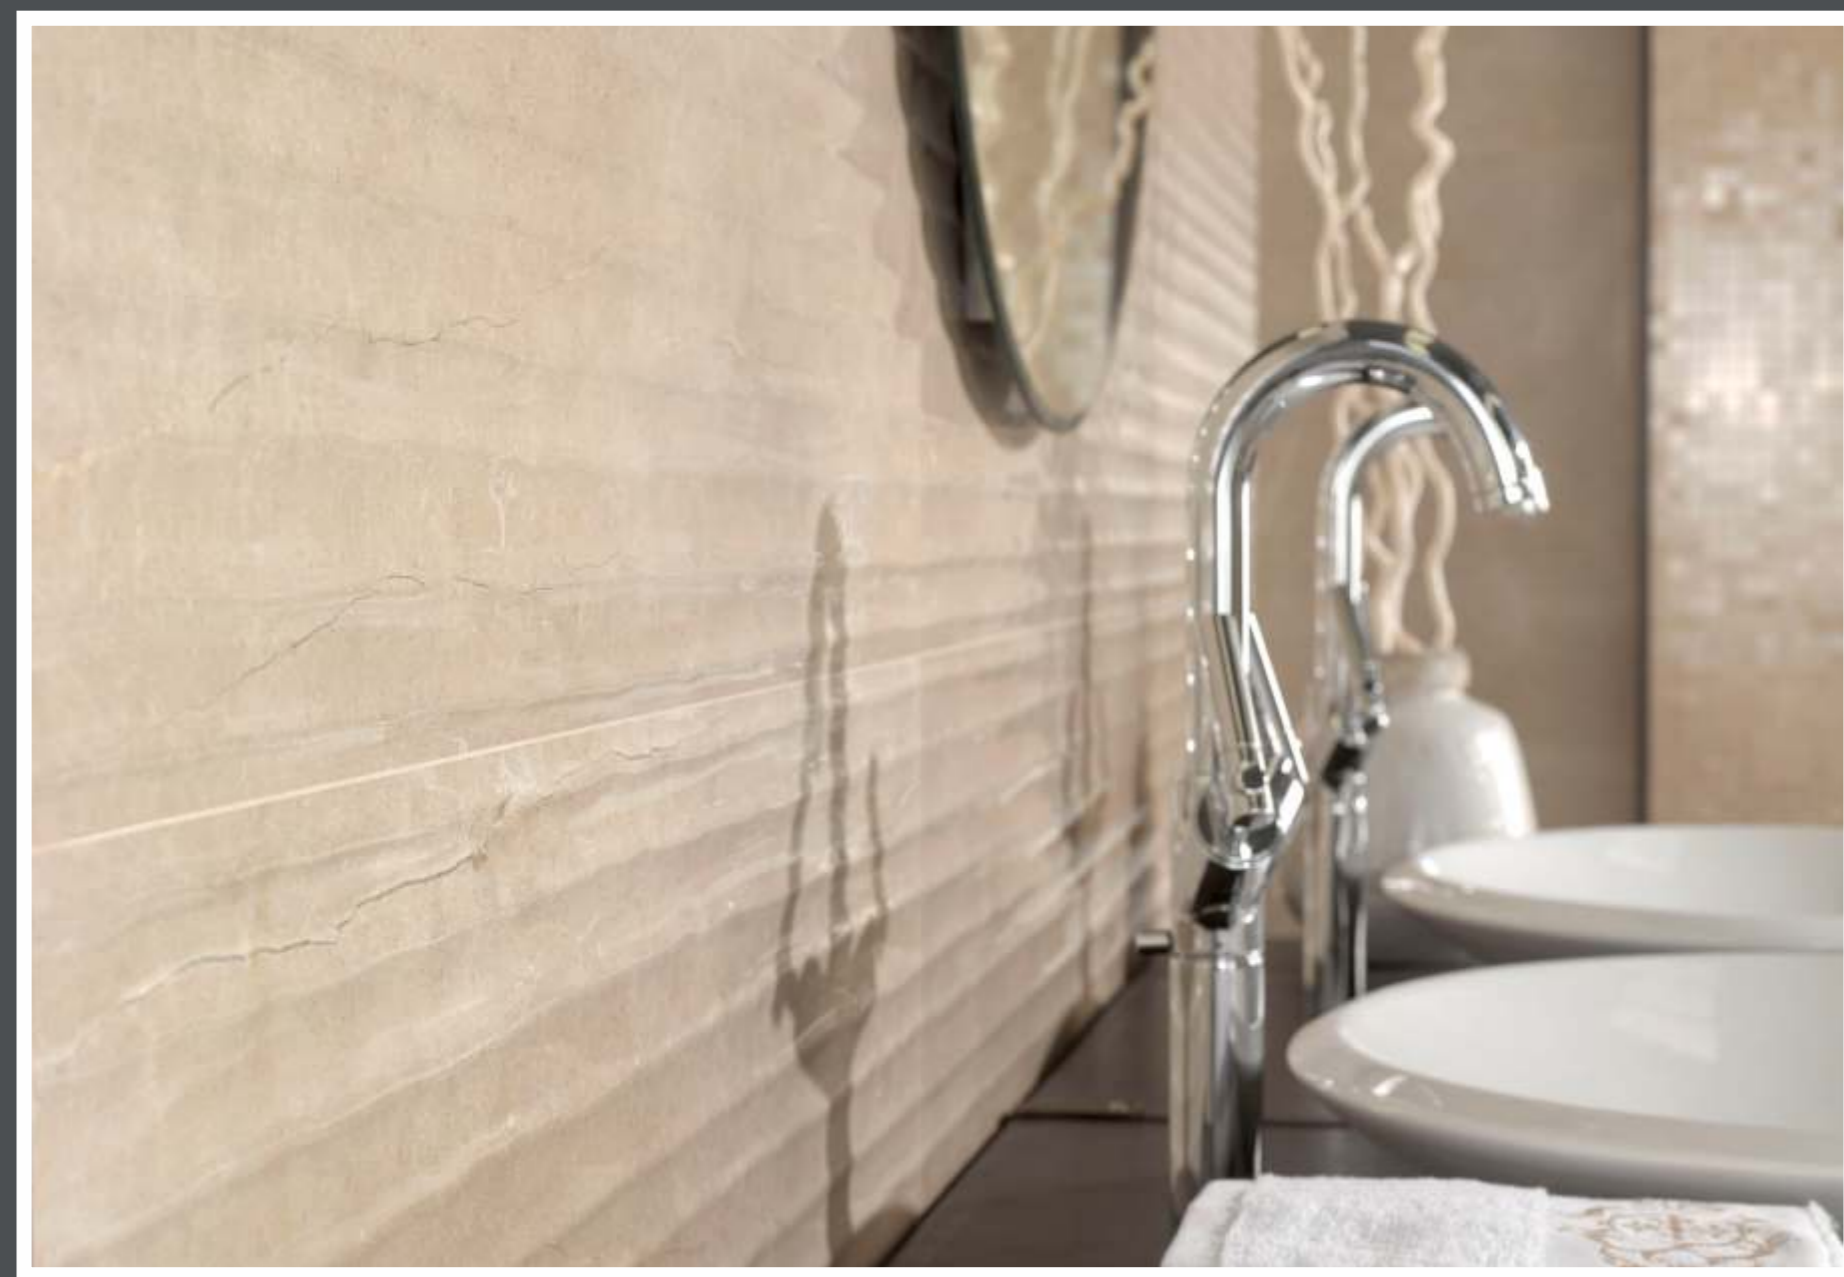

capitol tiles

Hettangian

An innovative collection that reflects a whole new concept in wall tiles that adds a sense of spaciousness and continuity. Its three neutral colours make it ideal for creating an atmosphere of calm serenity in any space.

Product Specification:

Size: 32x90, 60x60

Usage: Wall Tiles

Finish: Rectified Ceramic, Glazed Porcelain

Grey

Ivory

Structured

Beige

Beige

Structured decor and floor tile
available in all 3 colours

60x60